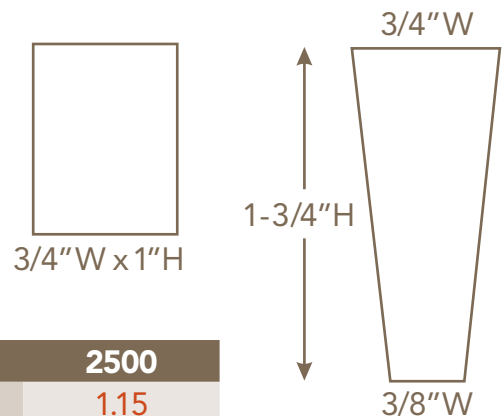

www.mrimprintworks.com

The Pen Pal

Convenience and Everyday Promotion of your Brand

Call to Order 724-733-9595

Available colors:

White, Black, Blue, Red, Grey

Size: 3-7/8" x 1" diameter at the widest point**Imprint area:** 3/4" wide x 1" or tapered 3/4" x 1-3/4" (Template available)**Standard imprint colors:**

Individual polybag including installation instructions.

Shipping: Bulk.**Delivery:** 7-10 working days

MichaelRobert

Creative Promotional Marketing

www.mrimprintworks.com

Phone 724 733 9595

service@michaelrobert.com

Imprint Area Options

250	500	1000	2500
1.40	1.35	1.25	1.15